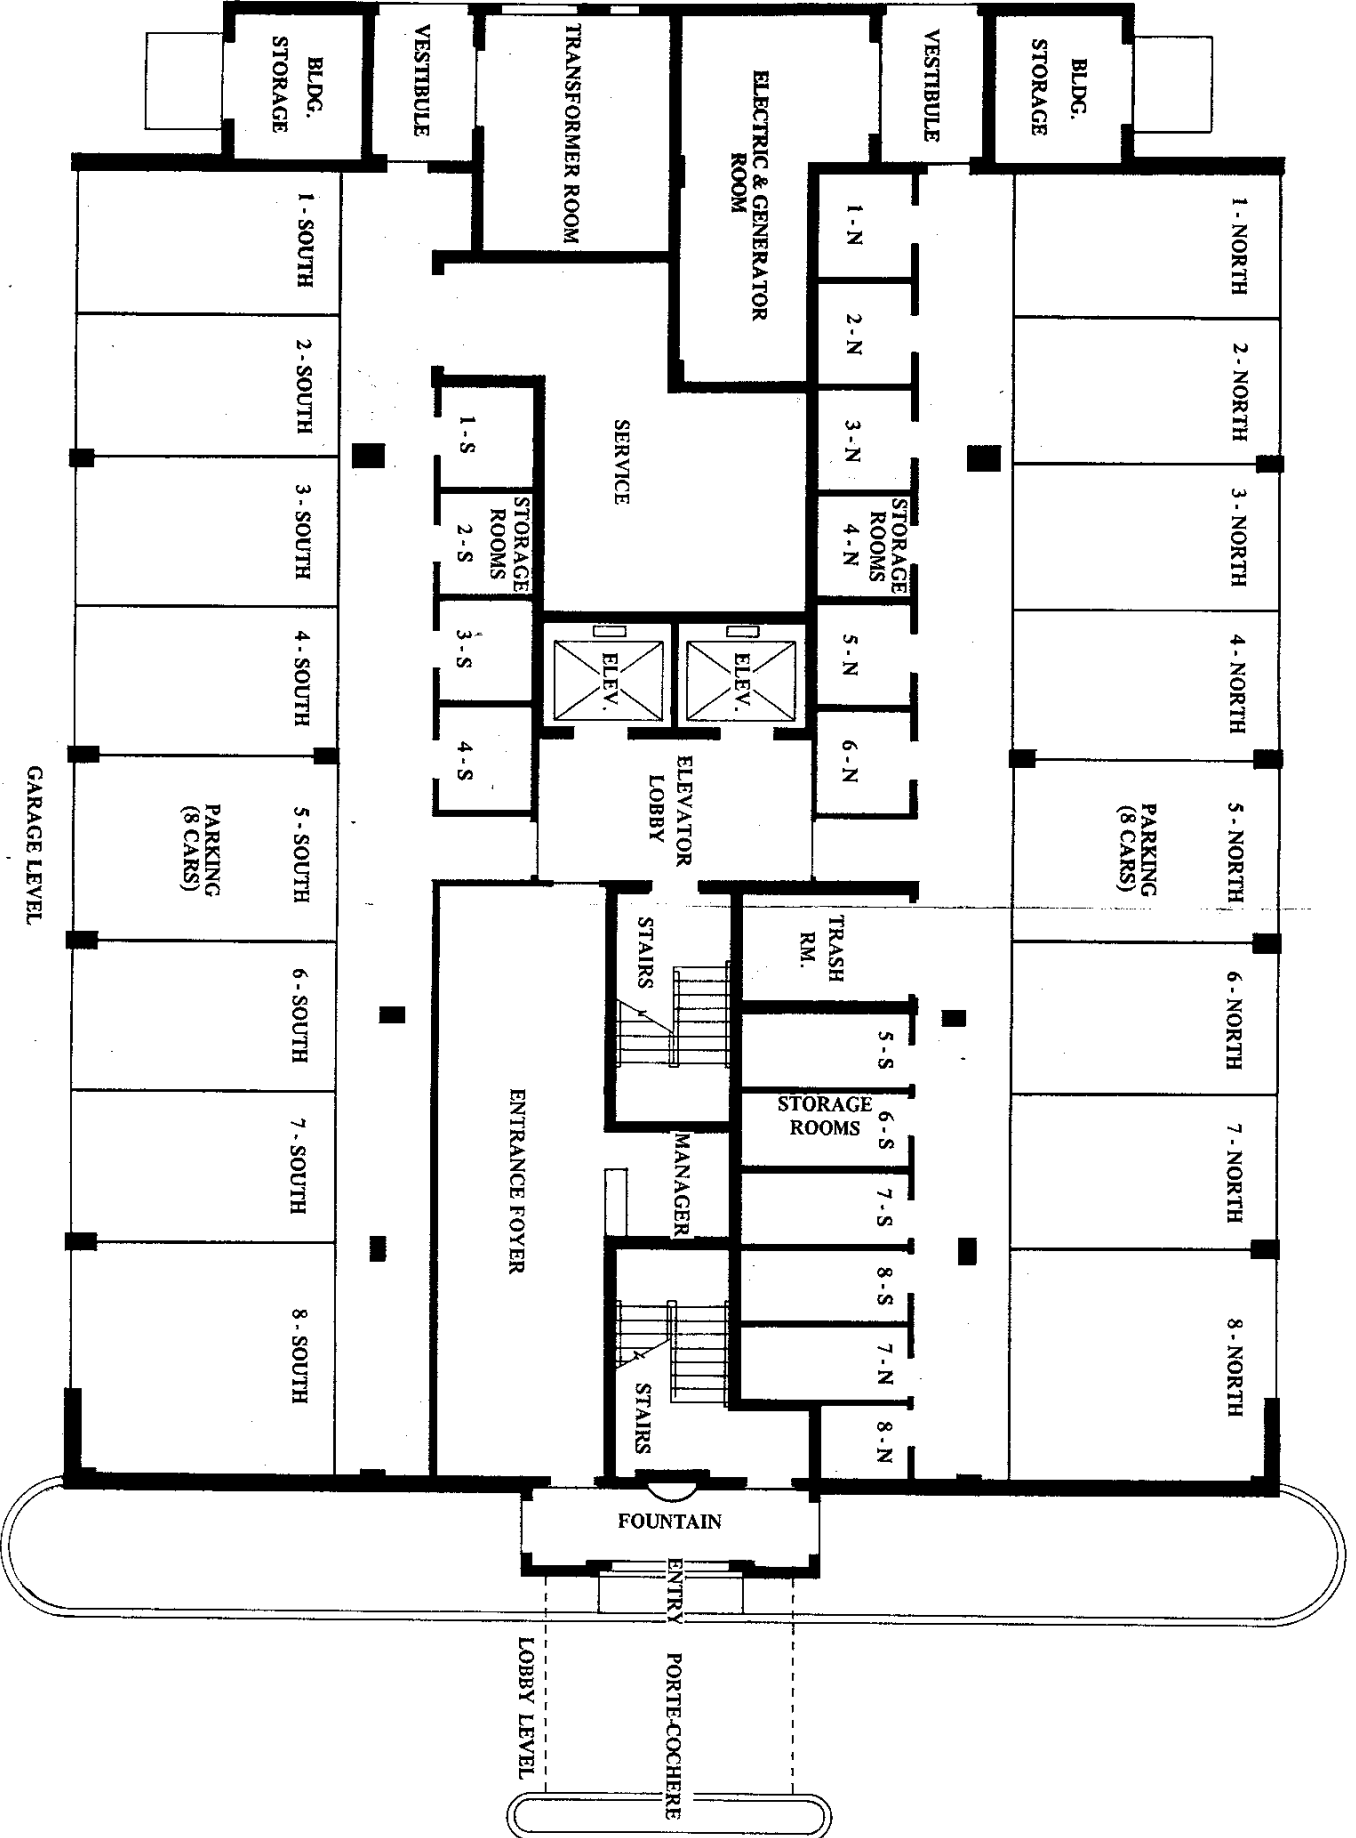

GULF OF MEXICO

BEACH

OVERALL SITE PLAN

GARAGE LEVEL

FOUNTAIN

PORTE-COCHERE

LOBBY LEVEL

ENTRANCE FOYER

MANAGER

STAIRS

ELEVATOR LOBBY

SERVICE

TRANSFORMER ROOM

ELECTRIC & GENERATOR ROOM

VESTIBULE

BLDG. STORAGE

1-NORTH

2-NORTH

3-NORTH

4-NORTH

5-NORTH

6-NORTH

7-NORTH

8-NORTH