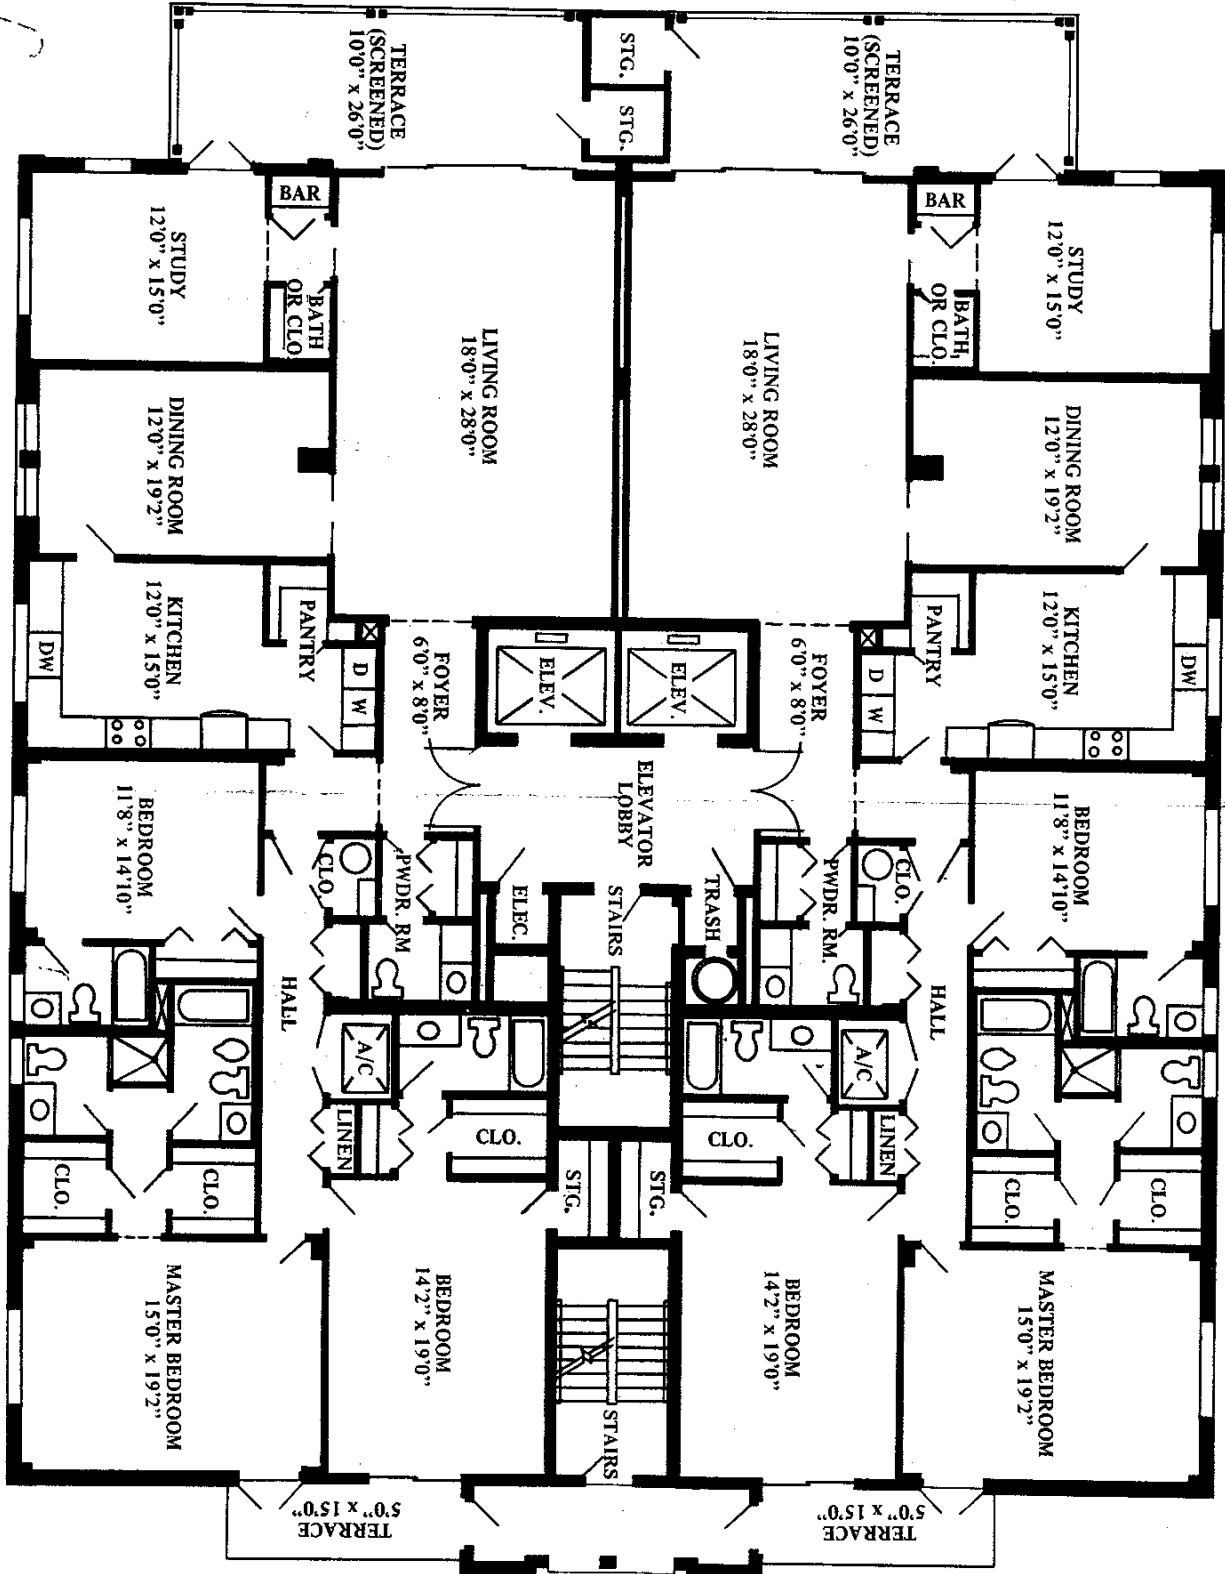

GULF OF MEXICO

BEACH

OVERALL SITE PLAN

GARAGE LEVEL

FOUNTAIN

PORTE-COCHERE

LOBBY LEVEL

ENTRANCE FOYER

1-NORTH

2-NORTH

3-NORTH

4-NORTH

5-NORTH

6-NORTH

7-NORTH

8-NORTH

2-S

3-S

4-S

1-SOUTH

2-SOUTH

3-SOUTH

4-SOUTH

5-SOUTH

6-SOUTH

7-SOUTH

8-SOUTH

PARKING (8 CARS)

BLDG. STORAGE

BLDG. STORAGE

APARTMENTS NORTH NUMBERS 1 THRU 8

APARTMENTS SOUTH NUMBERS 1 THRU 8