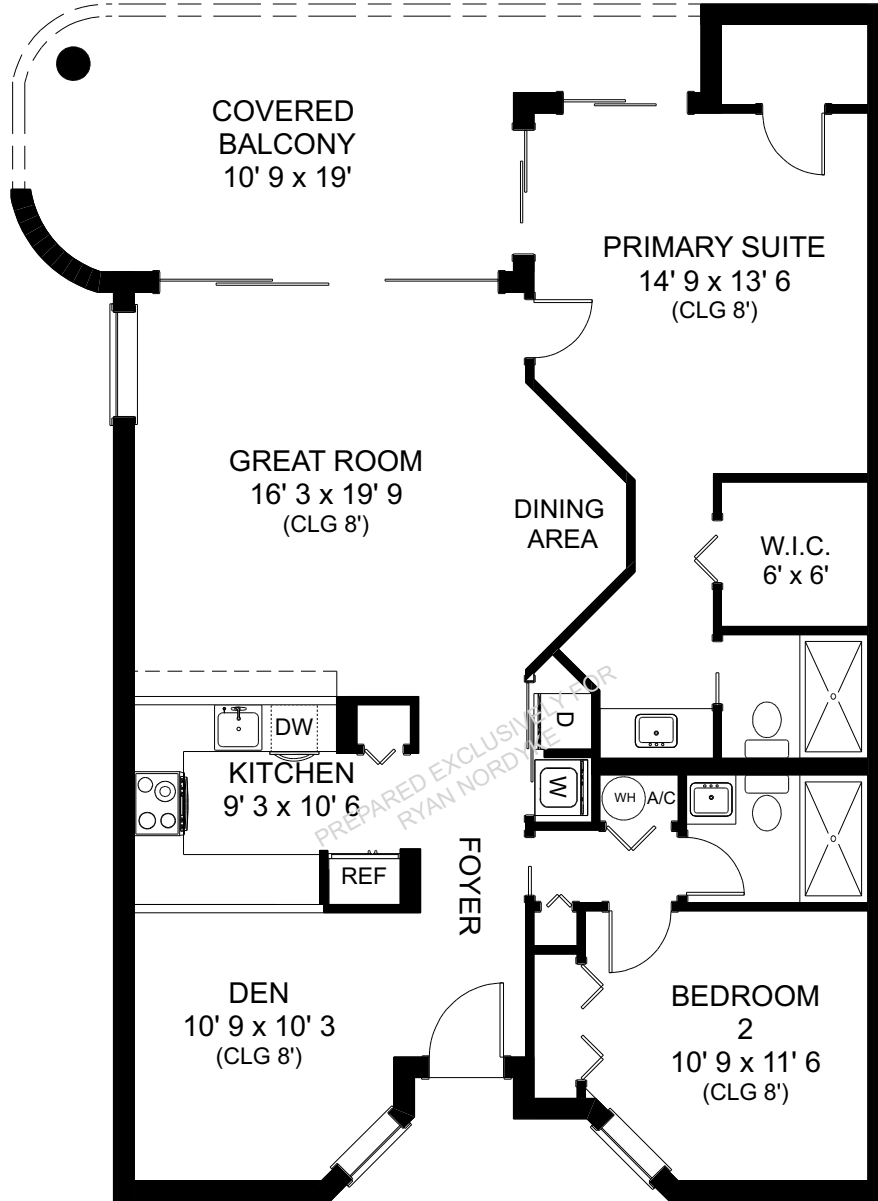

**WEST SHORE  
50 SEAGATE DRIVE  
RESIDENCE 302B  
NAPLES, FL**

<b>TOTAL UNDER AIR</b>	<b>1305 sq. ft.</b>
<b>Covered Balcony</b>	<b>240 sq. ft.</b>

---

<b>TOTAL AREA</b>	<b>1545 sq. ft.</b>
-------------------	---------------------