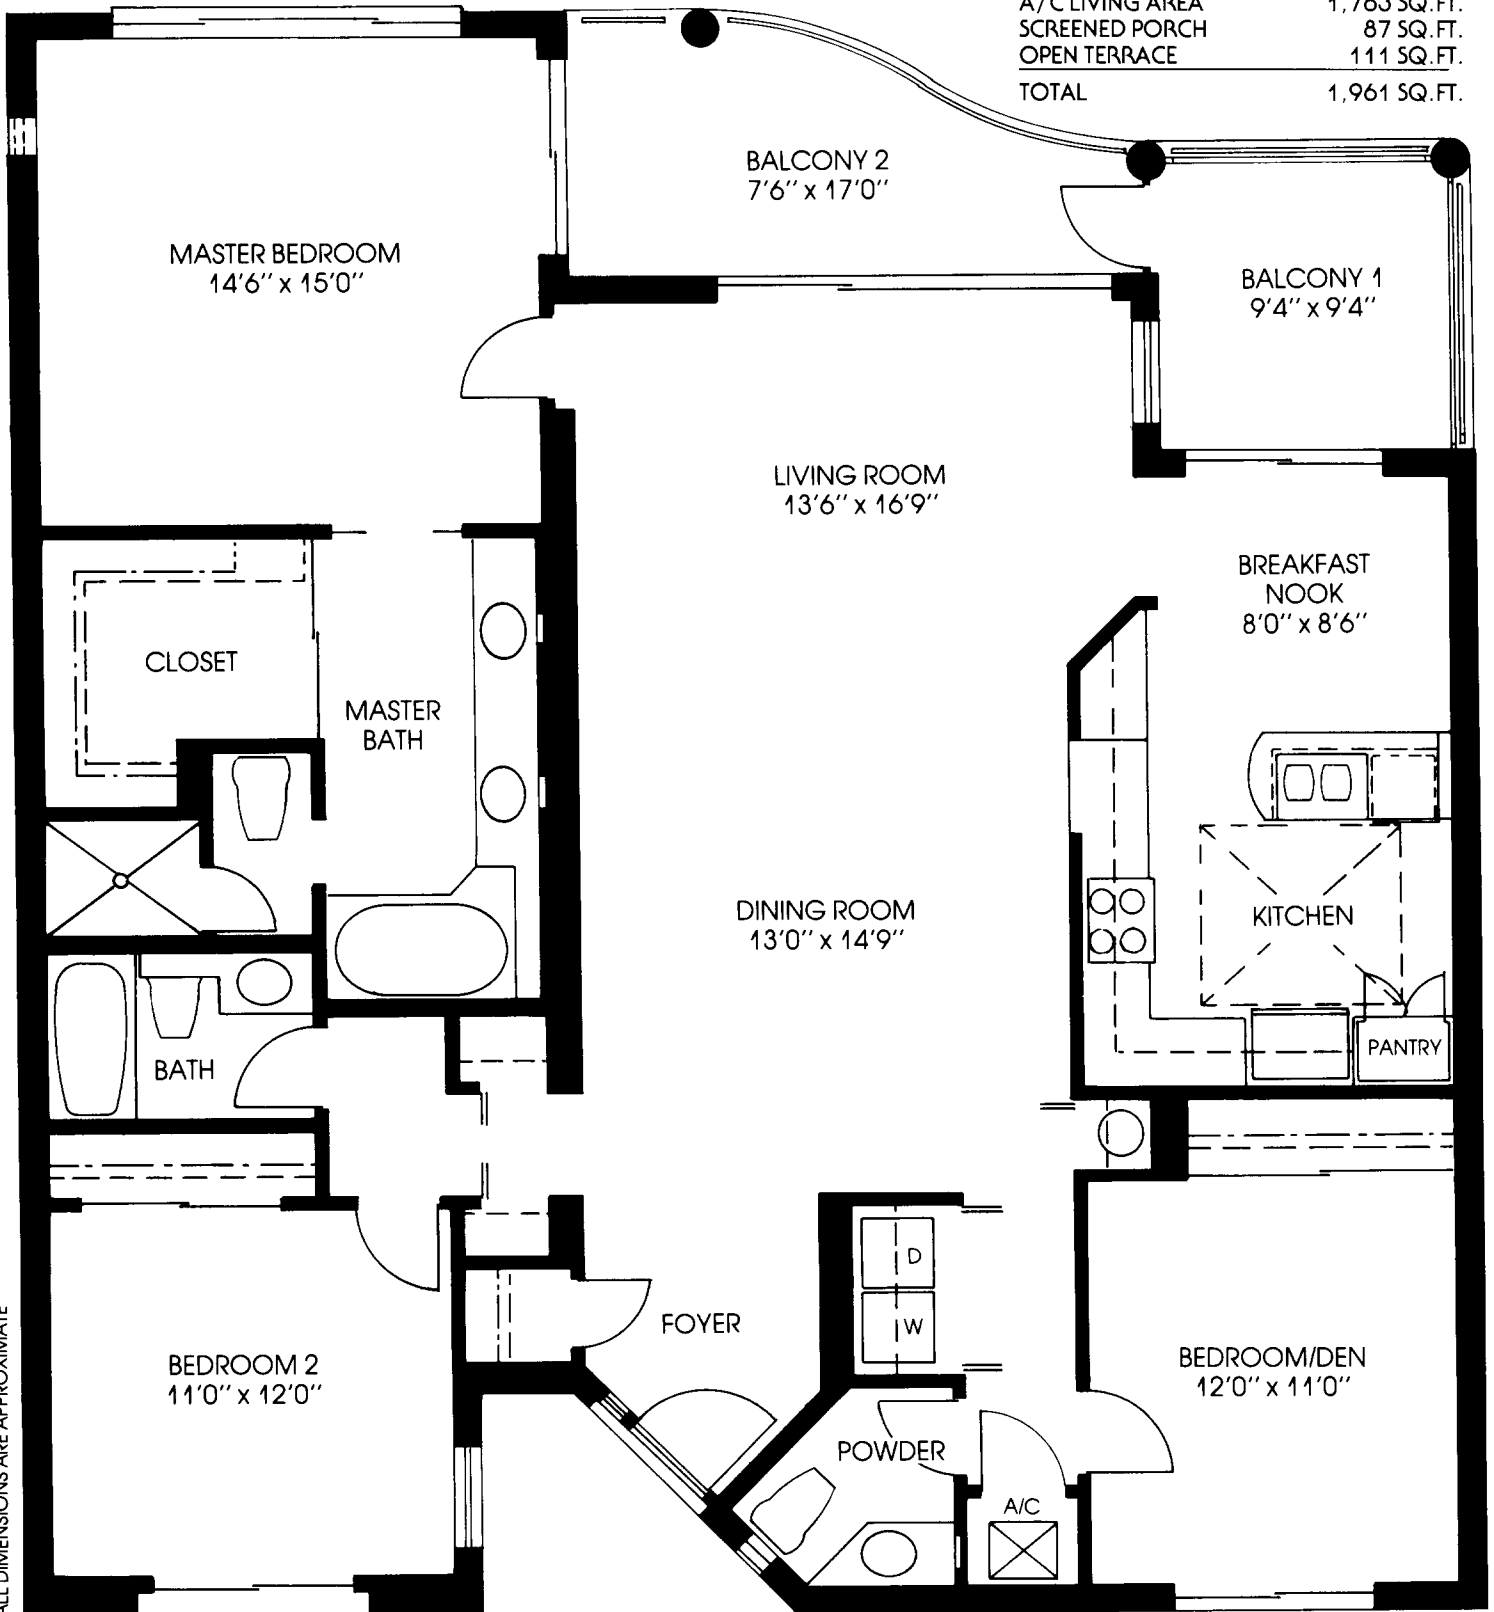

THE TROPICS

UNIT B-1

A/C LIVING AREA	1,763 SQ. FT.
SCREENED PORCH	87 SQ. FT.
OPEN TERRACE	111 SQ. FT.
TOTAL	1,961 SQ. FT.

ALL DIMENSIONS ARE APPROXIMATE