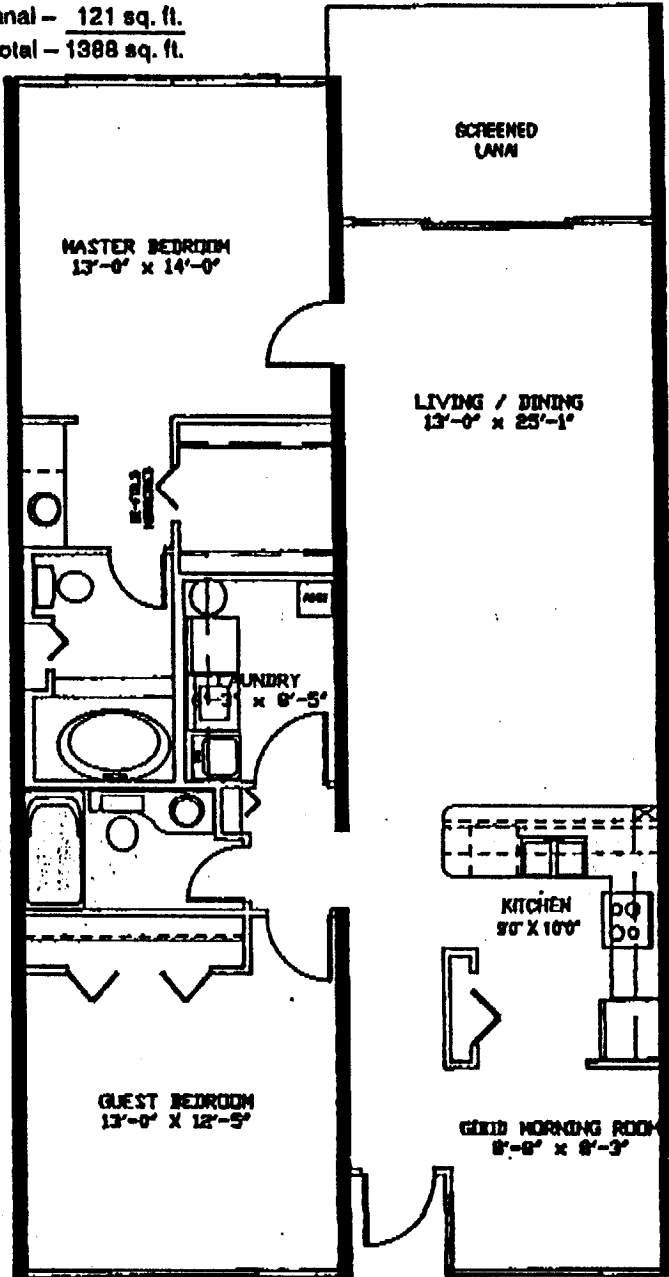

NAPLES WALK

Two Bedroom Residence (Inside Units Only)
Floors 1 - 6

Living space - 1267 sq. ft.
Lanal - 121 sq. ft.
Total - 1388 sq. ft.

- All dimensions are approximate

8/9/89