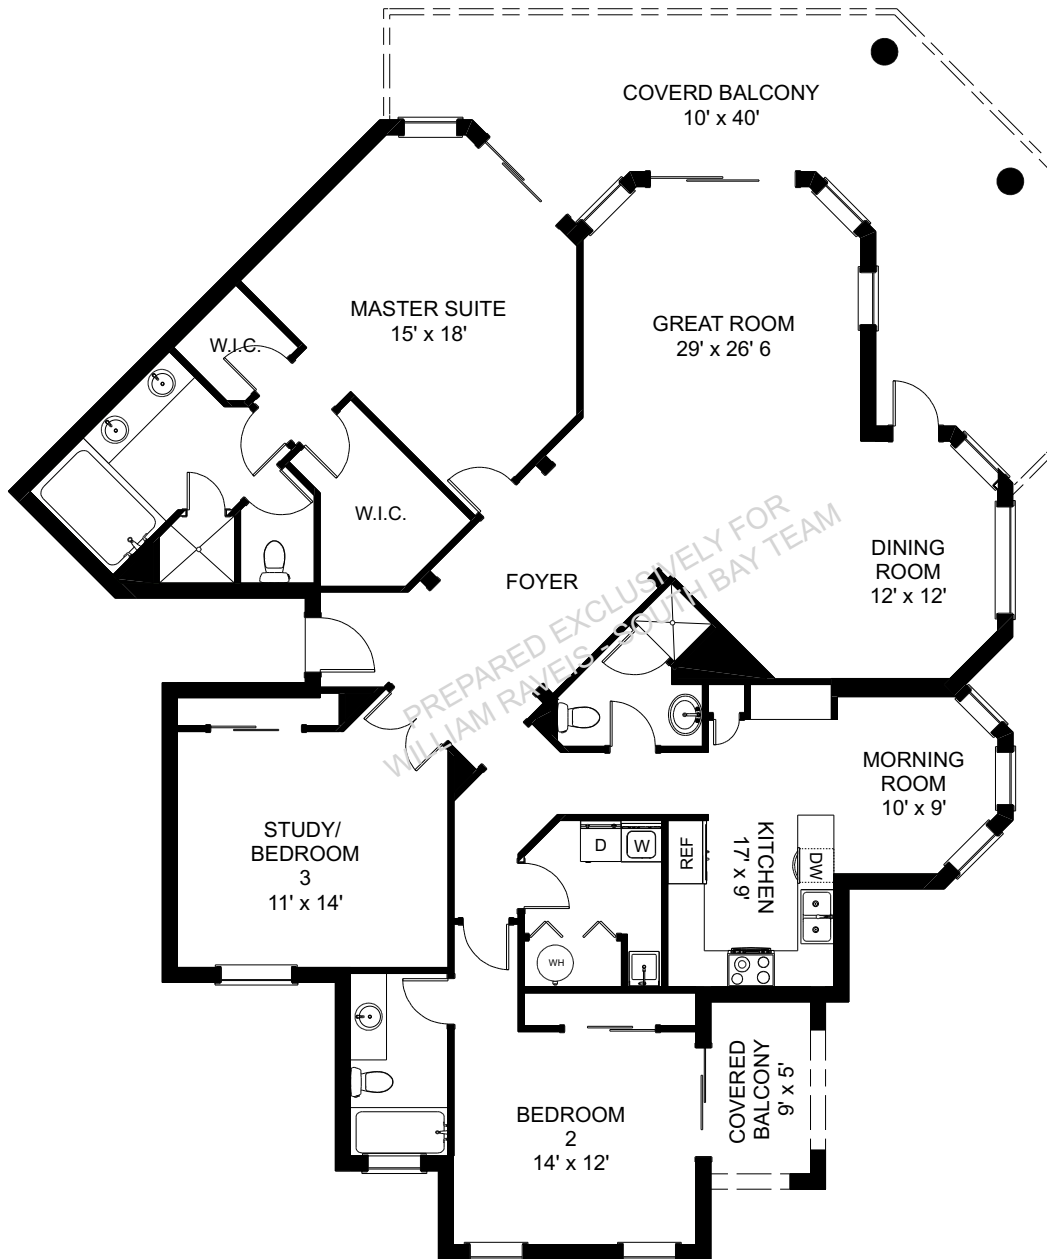

ISLAND COVE at the DUNES  
RESIDENCE 07  
NAPLES, FL

TOTAL UNDER AIR	2187 sq. ft.
Covered Balconies	520 sq. ft.

---

TOTAL AREA	2707 sq. ft.
------------	--------------

FLOOR PLAN CONVERSION: Measurements and information derived from builder's rendering.