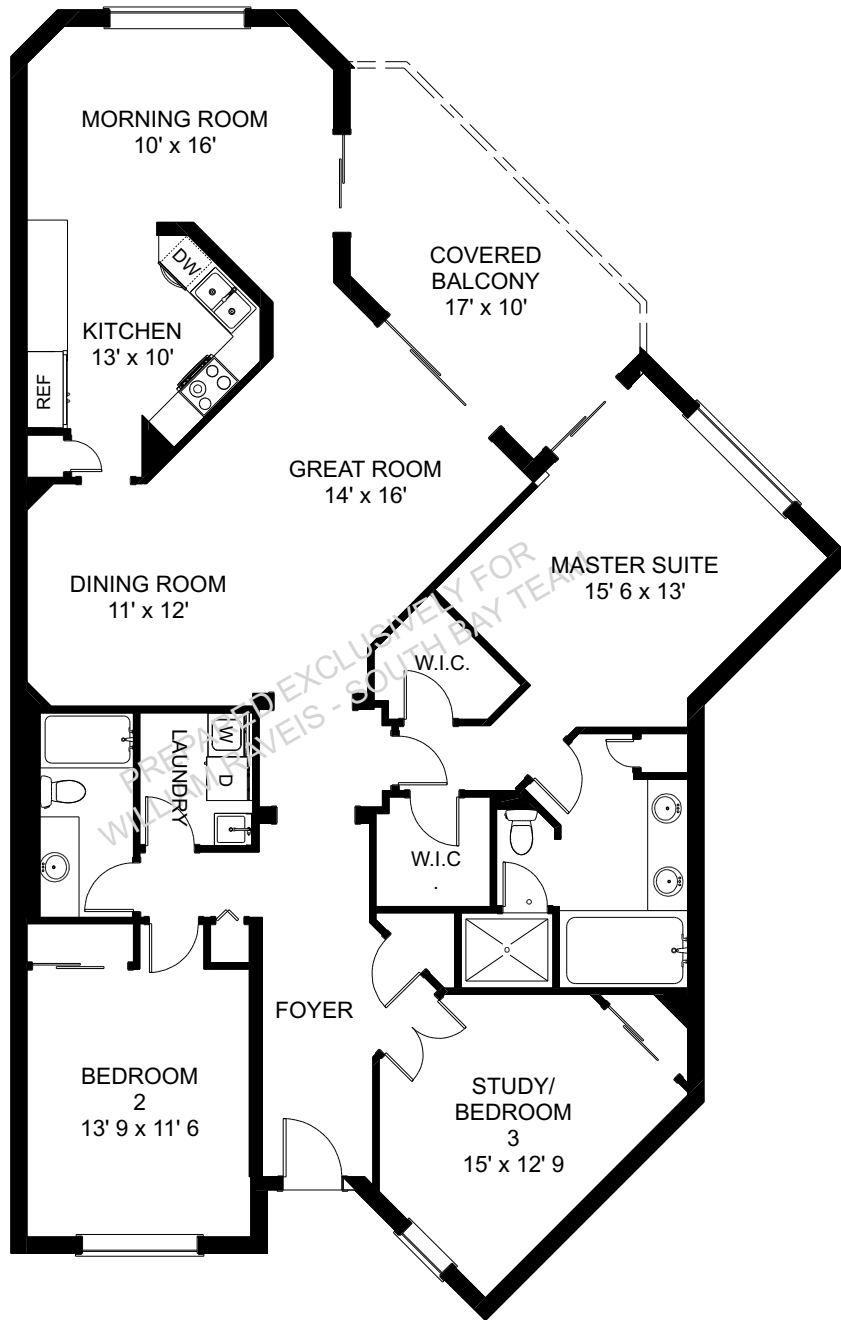

ISLAND COVE at the DUNES RESIDENCE 05 NAPLES, FL

TOTAL UNDER AIR	1893 sq. ft.
Covered Balcony	179 sq. ft.

TOTAL AREA	2072 sq. ft.
------------	--------------

FLOOR PLAN CONVERSION: Measurements and information derived from builder's rendering.