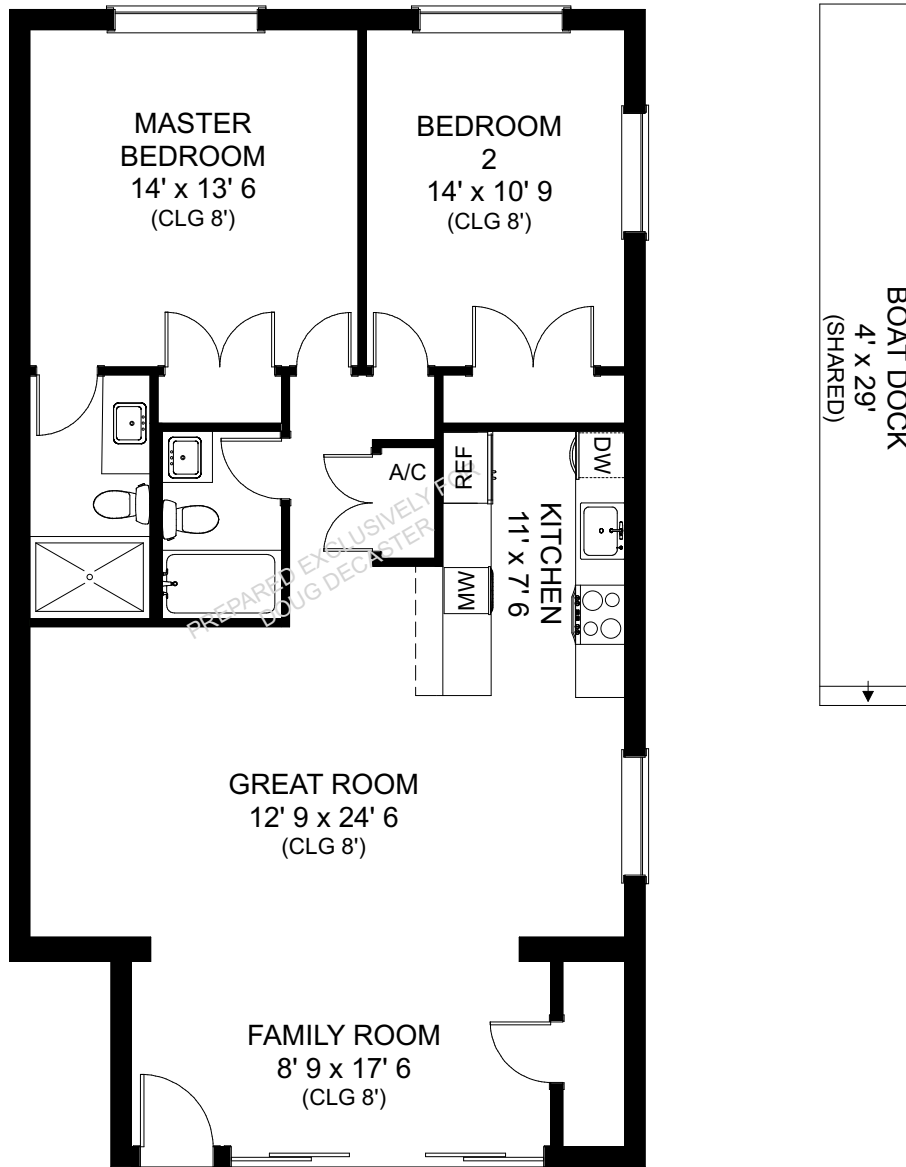

**BELMONT COURT
333 HARBOUR DRIVE
RESIDENCE 108
NAPLES, FL**

TOTAL LIVING AREA	1205 sq. ft.
Boat Dock (50%)	83 sq. ft.

TOTAL AREA	1288 sq. ft.
-------------------	---------------------